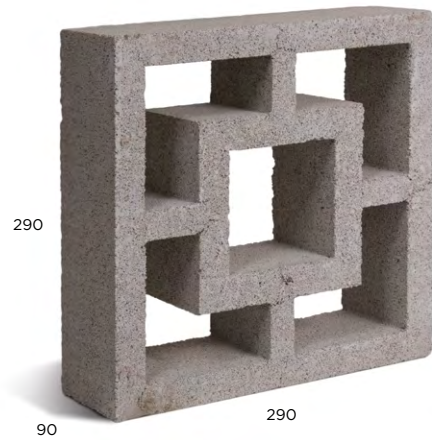

+Solar Screen Blocks

Firth Solar Screen Blocks have a decorative open pattern through the face of the shell allowing the breeze to pass through and provide shade from the sun.

They are used to create feature walls in both commercial and domestic buildings and are commonly used as an architectural feature.

Please note: this product is "Made To Order" so minimum order quantities will apply, contact Firth for further information.

SOLAR BLOCK
397

SOLAR BLOCK
399

SOLAR BLOCK
500