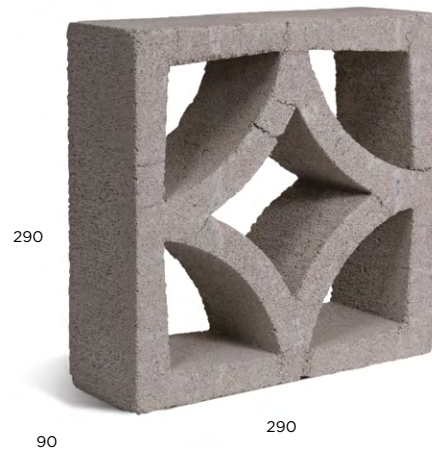

+Solar Screen Blocks

Firth Solar Screen Blocks have a decorative open pattern through the face of the shell allowing the breeze to pass through and provide shade from the sun.

They are used to create feature walls in both commercial and domestic buildings and are commonly used as an architectural feature.

Please note: this product is "Made To Order" so minimum order quantities will apply, contact Firth for further information.

SOLAR BLOCK
397

SOLAR BLOCK
399

SOLAR BLOCK
500