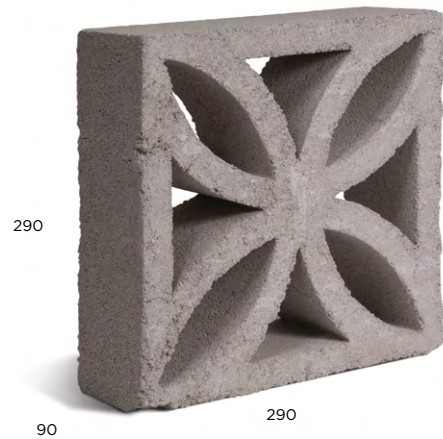

+Solar Screen Blocks

Firth Solar Screen Blocks have a decorative open pattern through the face of the shell allowing the breeze to pass through and provide shade from the sun.

They are used to create feature walls in both commercial and domestic buildings and are commonly used as an architectural feature.

Please note: this product is "Made To Order" so minimum order quantities will apply, contact Firth for further information.

SOLAR BLOCK
397

SOLAR BLOCK
399

SOLAR BLOCK
500